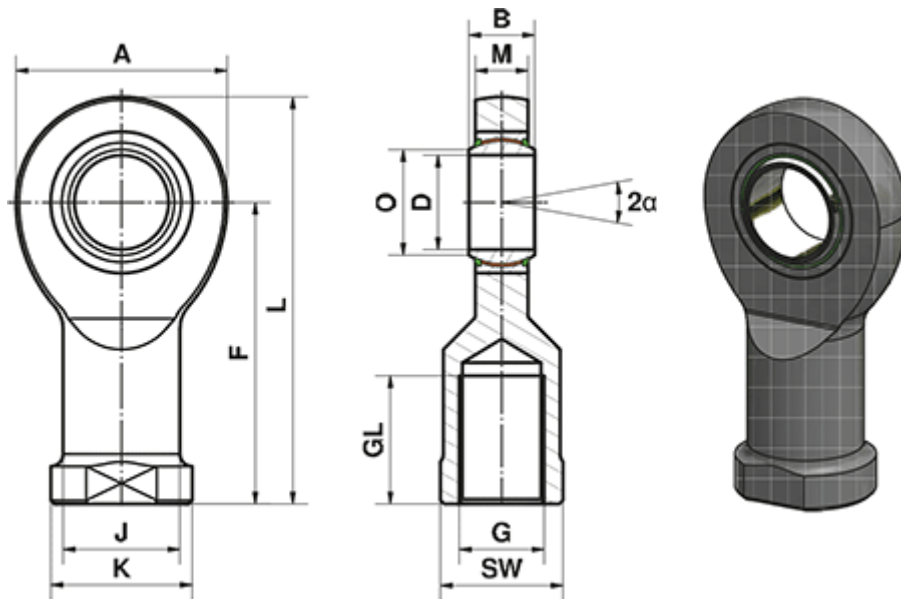

Data Sheet

Article number: 03490025

Description: Fluro Heavy Duty Rod end EI 25 EW-2RS
M24x2 Female thread

Note: 25

Measures

A	= 64	J	= 33.5
a (degrees)	= 7	K	= 42
B	= 20	L	= 126
D	= 25	M	= 17
Dynamic load C (kN)	= 127	O	= 29.3
F	= 94	Static load C0 (kN)	= 92
G	= M24x2	SW	= 36
GL	= 48	Weight (g)	= 640